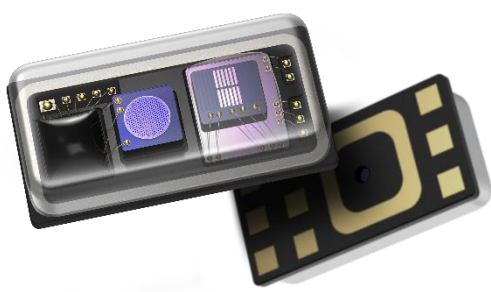

High Performance Microphone

MERRY Barometric Pressure Sensors enable a variety of Wearables, AR&VR , Drones & Robots and Smart Home Applications.

| Barometric Pressure | MMB106-001 | MMB108-001 | MMB110-001 |
|------------------------------|--------------------|--------------------|--------------------|
| | Slim Pressure | Tiny Pressure | IPX8 Tiny P |
| Dimension (mm ³) | 2.50 x 2.00 x 0.95 | 2.00 x 2.00 x 0.75 | 2.00 x 2.00 x 0.75 |
| Pressure Range (hPa) | 300 - 1,200 | 300 - 1,200 | 300 - 1,200 |
| Relative Accuracy (hPa) | ± 0.06 | ± 0.03 | ± 0.03 |
| LFRO (Hz) | ± 1 | ± 0.3 | ± 0.3 |
| Current (uA) | 3.2 | 2.1 | 2.1 |

| Combo Sensor | MMB107-001 | MMB109-002 | MMB111-001 |
|------------------------------|--------------------|--------------------|--------------------|
| | Amic + P | Dmic + P | Dmic + P |
| Dimension (mm ³) | 3.50 x 2.65 x 1.00 | 4.00 x 2.00 x 0.95 | 3.80 x 2.45 x 1.05 |
| Sensitivity (dB) | - 38 | - 26 | - 26 |
| SNR (dB) | 65 | 64 | 64 |
| AOP (dB SPL) | 128 | 120 | 120 |
| Pressure Range (hPa) | 300 - 1,200 | 300 - 1,200 | 300 - 1,200 |
| Relative Accuracy (hPa) | ± 0.06 | ± 0.03 | ± 0.0 |
| Absolute Accuracy (hPa) | ± 1 | ± 0.3 | ± 1 |
| Current (uA) | 3.2 | 2.1 | 3.2 |